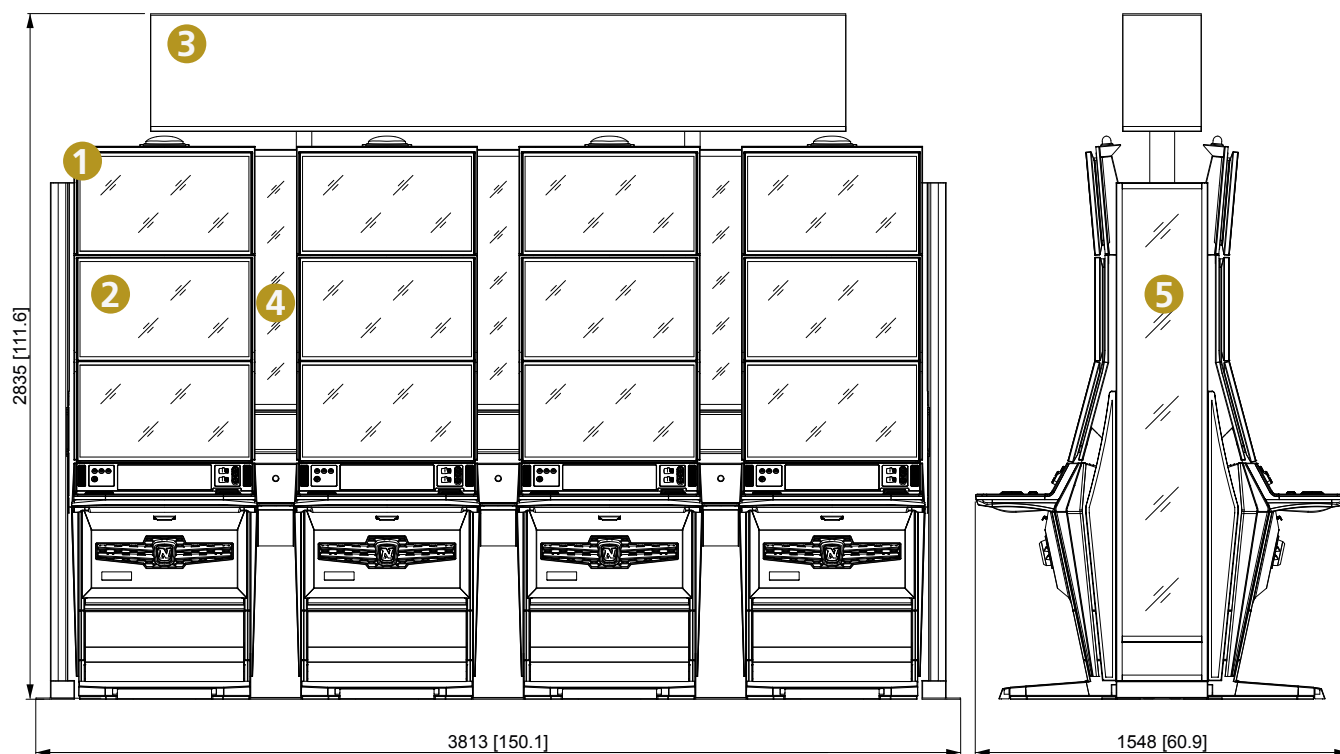

Dimensions:

SETUP	DIMENSIONS
4 cabinets (single-sided)	3813 x 2835 x 964 [150.1 x 111.6 x 37.9]
6 cabinets (double-sided)	2891 x 2835 x 1548 [113.8 x 111.6 x 60.9]

SETUP	DIMENSIONS
8 cabinets (double-sided)	3813 x 2835 x 1548 [150.1 x 111.6 x 60.9]