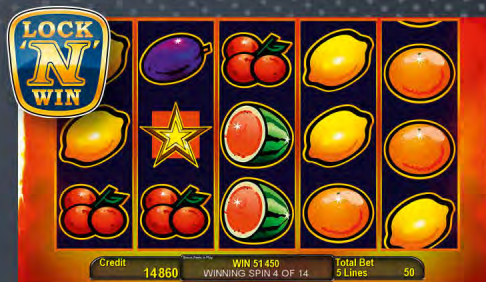

Player Category: Fun Players, Regular Players
Top Prize: 5,000 times bet per line

GOLDEN LINK™ – Golden Lord of the Ocean™

Poseidon's realm, the depths of the sea, legends surround this place and its treasures. Become part of these legends: Collect Poseidon's coins for your chance for free games and the Golden Link™ Progressive prizes.

Player Category: Fun Players, Regular Players
Top Prize: 5,000 times bet per line

GOLDEN LINK™ – Golden Sizzling Hot™

This golden version of the gaming classic combines fruit game fun with jackpot thrills AND an exciting WINNING SPINS Feature!

Player Category: Fun Players, Regular Players
Top Prize: 5,000 times bet per line

GOLDEN LINK™ – Lady Victoria™

This knowledgeable Wild Lady is a most elegant Jack-of-all-trades on the reels! Watch her sweep over to adjacent reel positions with Mirror Wilds during the free games and make sure you collect Coins for the GOLDEN LINK™ Progressive prizes in the base game.

Player Category: Fun Players, Regular Players
Top Prize: 250 times bet per line

GOLDEN PACKAGE – NOVO LINE™ GOLDEN LINK™ Edition 1

Includes:

- 1 DIAMOND X™ 3.32 cabinet with TouchDeck™ player interface (incl. ticket printer + bill acceptor)
- 2 NOVO LINE™ GOLDEN LINK™ Edition 1 linked multi-game mix & jackpot controller
- 3 LED jackpot sign (single or double-sided)
- 4 Infills with backlights & LEDs
- 5 End-of-bank signs for double-sided machine banks