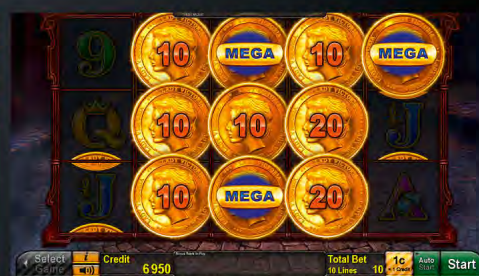

Player Category: Fun Players, Regular Players
Top Prize: 5,000 times bet per line

GOLDEN LINK™ – Golden Sizzling Hot™

This golden version of the gaming classic combines fruit game fun with jackpot thrills AND an exciting WINNING SPINS Feature!

Player Category: Fun Players, Regular Players
Top Prize: 5,000 times bet per line

GOLDEN LINK™ – Lady Victoria™

This knowledgeable Wild Lady is a most elegant Jack-of-all-trades on the reels! Watch her sweep over to adjacent reel positions with Mirror Wilds during the free games and make sure you collect Coins for the GOLDEN LINK™ Progressive prizes in the base game.

Player Category: Fun Players, Regular Players
Top Prize: 250 times bet per line

GOLDEN PACKAGE – NOVO LINE™ GOLDEN LINK™ Edition 1

Includes:

- 1 DIAMOND X™ 3.32 cabinet with TouchDeck™ player interface (incl. ticket printer + bill acceptor)
- 2 NOVO LINE™ GOLDEN LINK™ Edition 1 linked multi-game mix & jackpot controller
- 3 LED jackpot sign (single or double-sided)
- 4 Infills with backlights & LEDs
- 5 End-of-bank signs for double-sided machine banks