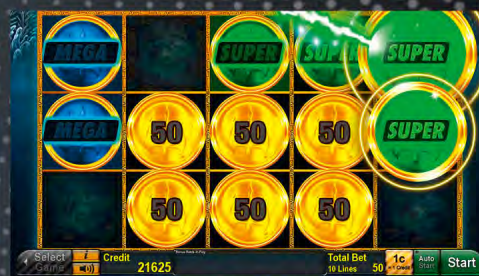

Player Category: Fun Players, Regular Players
Top Prize: 5,000 times bet per line

GOLDEN LINK™ – Golden Dolphin's Pearl™

Play with the dolphins in this beautiful golden sunset, surrounded by marine wildlife and the most precious pearls that offer you chances for free games and the GOLDEN LINK™ Progressive prizes.

Player Category: Fun Players, Regular Players
Top Prize: 5,000 times bet per line

GOLDEN LINK™ – Golden Lord of the Ocean™

Poseidon's realm, the depths of the sea, legends surround this place and its treasures. Become part of these legends: Collect Poseidon's coins for your chance for free games and the Golden Link™ Progressive prizes.

Player Category: Fun Players, Regular Players
Top Prize: 5,000 times bet per line

GOLDEN LINK™ – Golden Sizzling Hot™

This golden version of the gaming classic combines fruit game fun with jackpot thrills AND an exciting WINNING SPINS Feature!

Player Category: Fun Players, Regular Players
Top Prize: 5,000 times bet per line

GOLDEN LINK™ – Lady Victoria™

This knowledgeable Wild Lady is a most elegant Jack-of-all-trades on the reels! Watch her sweep over to adjacent reel positions with Mirror Wilds during the free games and make sure you collect Coins for the GOLDEN LINK™ Progressive prizes in the base game.