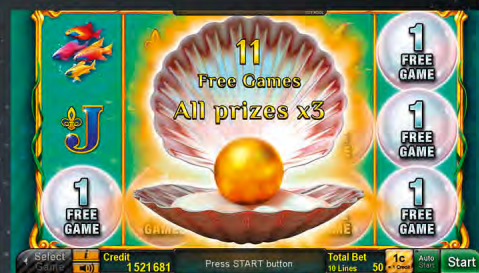

NOVOLINE™

NOVO LINE™ GOLDEN LINK™ Edition 1

New Linked Multi-Game

GOLDEN LINK™ – Golden Book of Ra™

This Book has it all: Free games, special expanding symbols, retriggers as well as Lock 'N' Wins and Progressives on top! Opening a new chapter in the history of the legendary Book, the Golden Book of Ra™ raises the bar.

Player Category: Fun Players, Regular Players
Top Prize: 5,000 times bet per line

GOLDEN LINK™ – Golden Dolphin's Pearl™

Play with the dolphins in this beautiful golden sunset, surrounded by marine wildlife and the most precious pearls that offer you chances for free games and the GOLDEN LINK™ Progressive prizes.

Player Category: Fun Players, Regular Players
Top Prize: 5,000 times bet per line

GOLDEN LINK™ – Golden Lord of the Ocean™

Poseidon's realm, the depths of the sea, legends surround this place and its treasures. Become part of these legends: Collect Poseidon's coins for your chance for free games and the Golden Link™ Progressive prizes.

Player Category: Fun Players, Regular Players
Top Prize: 5,000 times bet per line

GOLDEN LINK™ – Lady Victoria™

This knowledgeable Wild Lady is a most elegant Jack-of-all-trades on the reels! Watch her sweep over to adjacent reel positions with Mirror Wilds during the free games and make sure you collect Coins for the GOLDEN LINK™ Progressive prizes in the base game.