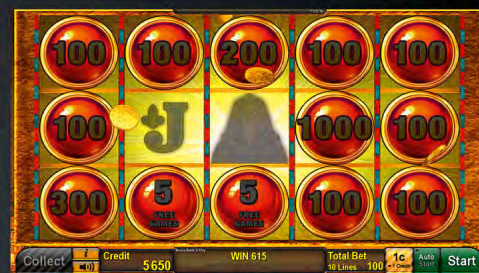

NOVOLINE™

NOVO LINE™ GOLDEN LINK™ Edition 1

New Linked Multi-Game

GOLDEN LINK™ – Golden Book of Ra™

This Book has it all: Free games, special expanding symbols, retriggers as well as Lock 'N' Wins and Progressives on top! Opening a new chapter in the history of the legendary Book, the Golden Book of Ra™ raises the bar.

Player Category: Fun Players, Regular Players
Top Prize: 5,000 times bet per line

GOLDEN LINK™ – Golden Dolphin's Pearl™

Play with the dolphins in this beautiful golden sunset, surrounded by marine wildlife and the most precious pearls that offer you chances for free games and the GOLDEN LINK™ Progressive prizes.

Player Category: Fun Players, Regular Players
Top Prize: 5,000 times bet per line

GOLDEN LINK™ – Lady Victoria™

This knowledgeable Wild Lady is a most elegant Jack-of-all-trades on the reels! Watch her sweep over to adjacent reel positions with Mirror Wilds during the free games and make sure you collect Coins for the GOLDEN LINK™ Progressive prizes in the base game.