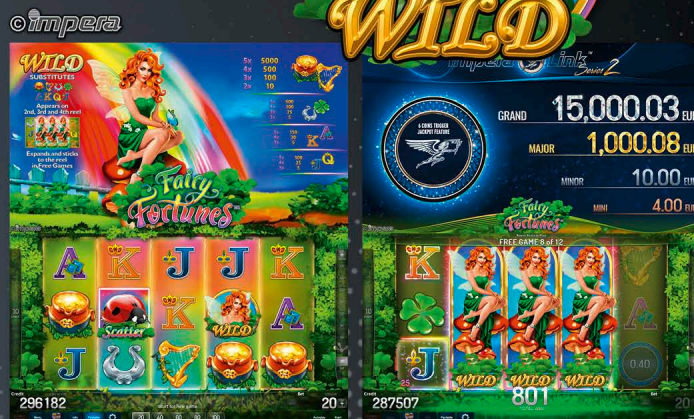

IMPERA LINK™ Series 2		FIXED LINES
IMPERA LINK™ Golden Fortune™		40
IMPERA LINK™ Golden Horus™		5
IMPERA LINK™ Golden Temple™	NEW	5
IMPERA LINK™ Lilly's World™		40
IMPERA LINK™ Little Pharaoh™		5
IMPERA LINK™ Lord of Fire™		25
IMPERA LINK™ Lucky Lady's Charm™ deluxe		10
IMPERA LINK™ Magic 27™		27
IMPERA LINK™ Magic 243™		ALLPAY®
IMPERA LINK™ Magic Hat™		5
IMPERA LINK™ Mega Joker™		40
IMPERA LINK™ Money Bunny™	NEW	5
IMPERA LINK™ Roaring Forties™		40
IMPERA LINK™ Royal Lady™		20
IMPERA LINK™ Royal Lady™ Wild	NEW	40
IMPERA LINK™ Secret of the Ankh™		20
IMPERA LINK™ Sizzling Hot™ deluxe		5
IMPERA LINK™ Snow Blast™		ALLPAY®
IMPERA LINK™ Splendid Fruits™	NEW	10
IMPERA LINK™ Upward™		ALLPAY®

IMPERA LINK™ Series 2

New Linked Multi-Game – Selected Highlights

IMPERA LINK™ **NEW** Dragon Soul™

Explore the mystic hiding place of the mighty Dragon and if you can win the Dragon's soul, you will be richly rewarded!

Player Category: Fun Players,
Regular Players
Top Prize: 2500 times bet per line
on single line

IMPERA LINK™ **NEW** Fairy Fortunes™

The lovely Fairy will send you a great fortune in this brand-new reel game Fairy Fortunes™.

Player Category: Fun Players,
Regular Players
Top Prize: 250 times bet per line
on single line

IMPERA LINK™ **NEW** Glorious 7's™ deluxe

With the deluxe version of this 5-line and 3-reel game, fruity fun and great wins are waiting for you.